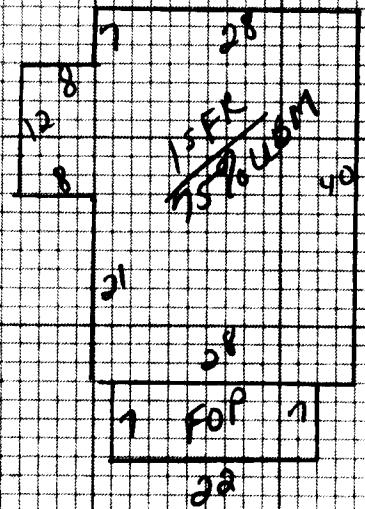

SYKES STELLA & RUEBAN - Leon
RT 1 BOX 190
HAYSI VA

24256

DATE RECORDED 6-10-98
DEED OR WILL BOOK 335 0069
722 0053
CONSIDERATION GIFT

CLASS	2	LEGAL DESCRIPTION BIG RIDGE 4.46AC
ZONING		
DISTRICT	04	

1992			
1993			
1994	4,500	28,000	32,500
1995	4,500	28,000	32,500
1996			
1997			
1998			
1999			
2000			
2001			
2002			
2003			

NOTES: RUEBAN & STELLA Reserve Life Estate