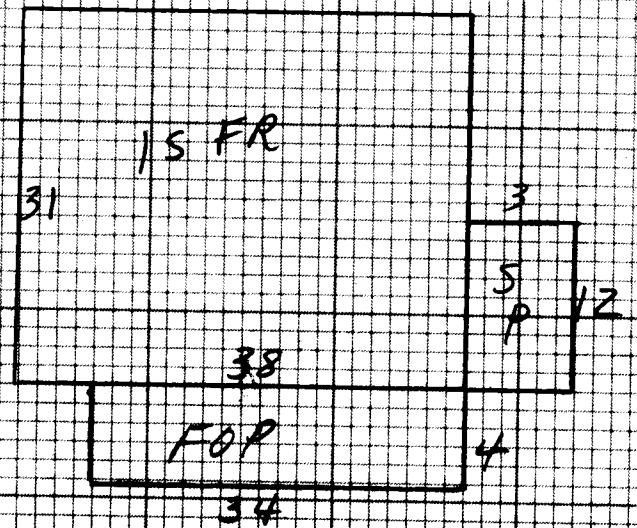

~~LITTLE BETTY~~
~~701 LEMON ST~~
~~FRUITLAND FL~~

34731

DATE RECORDED 8/9/90
 DEED OR WILL BOOK DB 0269 0481
 CONSIDERATION 6700

CASTLE, ELLIE MAR. LITTLE ETALS
 Pt 1 of 221
~~P.O. 1004 95~~

McClure, Va 24269

CLASS 5
 ZONING
 DISTRICT 03

LEGAL DESCRIPTION
 RAMBEY RIDGE
 26.5AC

1992			
1993			
1994	10,400	1,500	11,900
1995	10,400	1,500	11,900
1996			
1997			
1998			
1999			
2000			
2001			
2002			
2003			

NOTES: