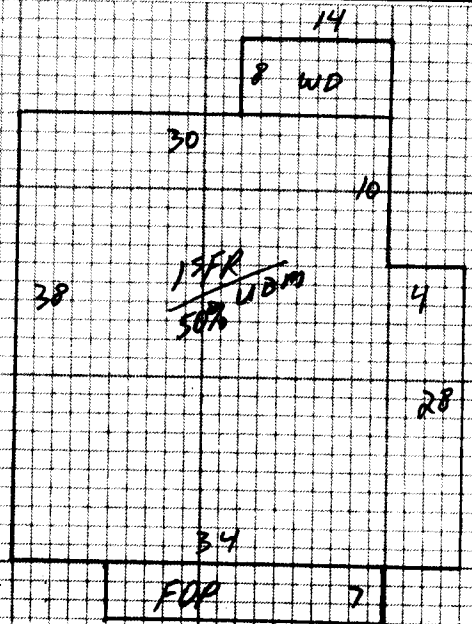

HILLMAN FERN RT 1 BOX 440 CLINTWOOD VA 24228	DATE RECORDED	
	DEED OR WILL BOOK	DB 628 397
	CONSIDERATION	
Hillman, Oval E Fern Rt. 1 Box 440 Clintwood, VA 24228	DATE RECORDED	7-14-99
	DEED OR WILL BOOK	347,287
	CONSIDERATION	—
	DATE RECORDED	
	DEED OR WILL BOOK	
	CONSIDERATION	
	DATE RECORDED	
	DEED OR WILL BOOK	
	CONSIDERATION	
	DATE RECORDED	
	DEED OR WILL BOOK	
	CONSIDERATION	

CLASS	2		
ZONING	BIG RIDGE 4-94		
DISTRICT	02 4.44 AC		
1992			
1993			
1994	9,700	25,600	35,300
1995	9,700	25,600	35,300
1996			
1997			
1998			
1999	9,100	25,600	34,700
2000			
2001			
2002			
2003			

NOTES: .5 AC to Card # 19764