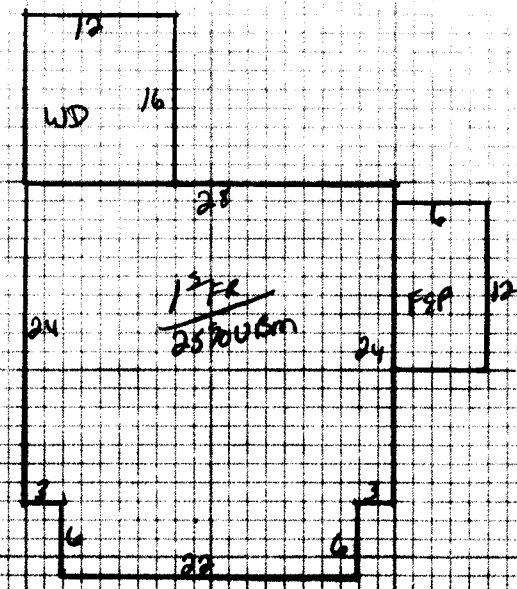

CLASS	2	LEGAL DESCRIPTION MCCLURE LOT 67
ZONING		
DISTRICT	02	

ROBERT G
MCCLURE UA
2470
A.O. Box 2470
Kingsport, Tenn. 37662

DATE RECORDED	3-17-83
DEED OR WILL BOOK	215-550
CONSIDERATION	22,500

1992	2500	18,900	21,400
1993	2500	18,900	21,400
1994			
1995			
1996			
1997			
1998			
1999			
2000			
2001			
2002			
2003			

DATE RECORDED	
DEED OR WILL BOOK	
CONSIDERATION	
DATE RECORDED	
DEED OR WILL BOOK	
CONSIDERATION	
DATE RECORDED	
DEED OR WILL BOOK	
CONSIDERATION	
DATE RECORDED	
DEED OR WILL BOOK	
CONSIDERATION	

NOTES: