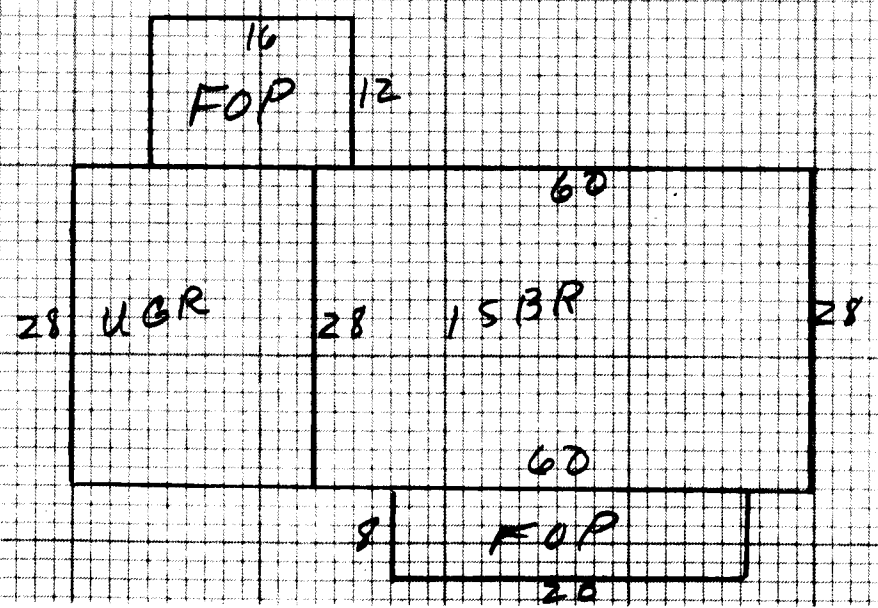

KENADY DISTRICT

00000000013421

MEADE WALTON RT 11885 BOX 308 14231A Sandy Ridge Rd COEBURN VA 24230	DATE RECORDED	7/2/81
	DEED OR WILL BOOK	DB 0207 0532
	CONSIDERATION	partition
	DATE RECORDED	
	DEED OR WILL BOOK	
	CONSIDERATION	
	DATE RECORDED	
	DEED OR WILL BOOK	
	CONSIDERATION	
	DATE RECORDED	
	DEED OR WILL BOOK	
	CONSIDERATION	
	DATE RECORDED	
	DEED OR WILL BOOK	
	CONSIDERATION	

CLASS	2			LEGAL DESCRIPTION SANDY RIDGE 1.0 AC
ZONING				
DISTRICT	03			
1992				
1993				
1994	4,500	46,000	50,500	
1995	4,500	46,000	50,500	
1996				
1997				
1998	4,500	46,000	50,500	
1999				
2000				
2001				
2002				
2003				